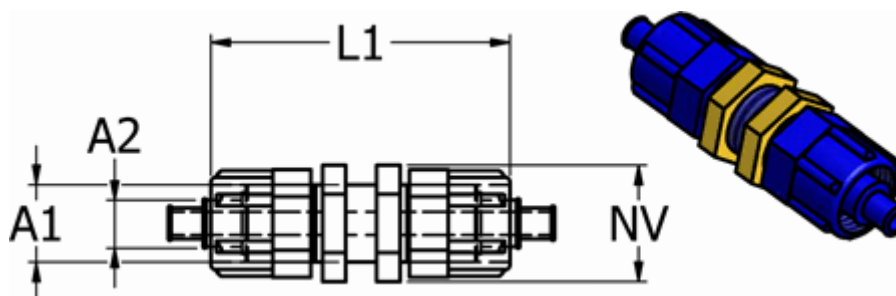

Data Sheet

Article number: 58615885

Description: Push-on fitting POM 15.885, Ø6/4
straight bulkhead plastic, blue

Measures

| | |
|---------------|---------|
| For hose A2 = | 6/4 |
| L1 | = 50 |
| NV | = 13 |
| Thread A1 | = M10x1 |